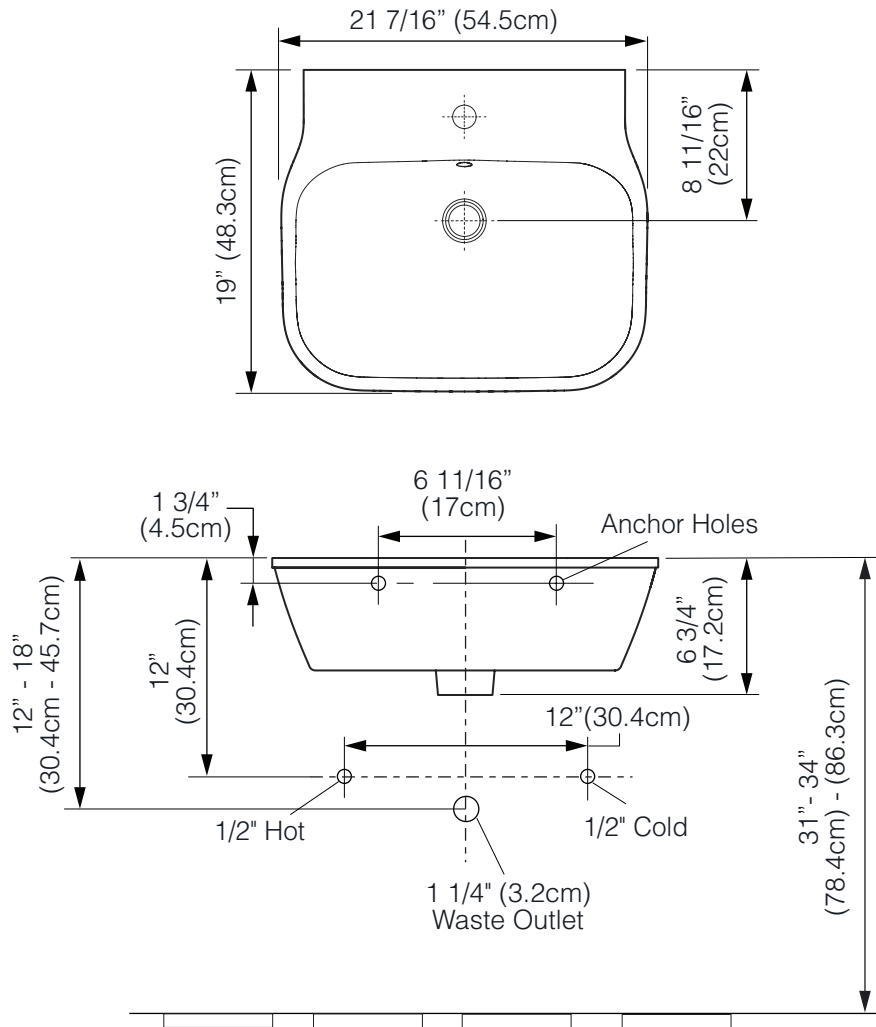

### Recommended Accessories

- Bottle Trap (75823IN-\*\*).
- Compatible Drain (45432IN-\*\*).

COMPATIBLE FAUCETS	
SKU CODE	PRODUCT DESCRIPTION
72288IN-4-**	Aleo Pillar Tap
72275IN-4-**	Aleo Lavatory Faucet With Drain
72326IN-4-**	Aleo+ Pillar Tap
72312IN-4-**	Aleo+ Lavatory Faucet With Drain
99452IN-4-**	Kumin® Pillar Tap
98827IN-4ND-**	Kumin® SC Lavatory Faucet Without Drain
74028IN-4-**	Taut™ Pillar Tap
74013IN-4-**	Taut™ SC Lavatory Faucet With Drain
22538IN-4-**	Hone® Pillar Tap
22534IN-4ND-**	Hone® SC Lavatory Faucet Without Drain
26042IN-4-**	Beam Pillar Tap
26040IN-4ND-**	Beam SC Lavatory Faucet Without Drain
23482IN-4-**	Parallel™ Pillar Faucet
23472IN-4ND-**	Parallel™ SC Lavatory Faucet Without Drain
24847IN-4-**	Elate® Pillar Tap
24844IN-4ND-**	Elate® SC Lavatory Faucet Without Drain
23968IN-4-**	Vive Pillar Tap
23966IN-4ND-**	Vive SC Lavatory Faucet Without Drain
16027IN-4ND-**	July® SC Lavatory Faucet

### Technical Specification

All product dimensions are nominal.

Lavatory configuration	Single
Installation	Wall-Mount
Lav area	Length: 21 7/16"(54.5cm) Width: 19"(48.3cm) Height: 6 3/4"(17.2 cm)
Drain hole	Ø1 3/4" (4.4cm)
Template	1389018-IN2